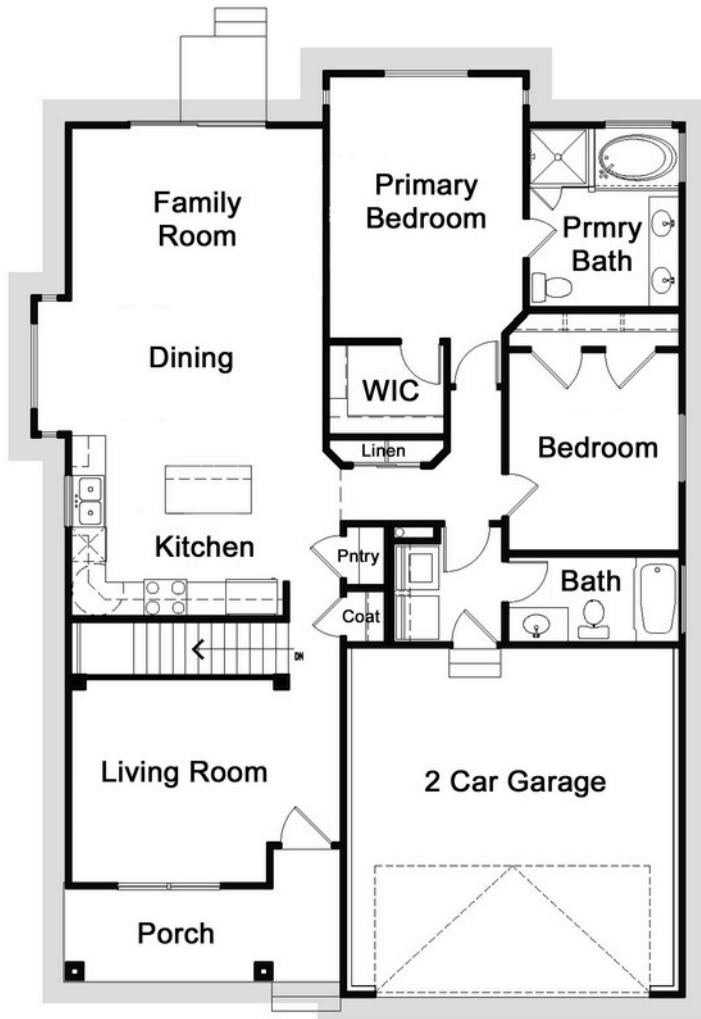

## LAST RAMBLER TO BE BUILT IN THIS COMMUNITY!

Starts at \$614,163\*

\*With Structural Upgrades Noted on Page 2 & Standard Design Features

- 4 Bedrooms
- 3 Bathrooms
- 2 Car Garage
- Basement Finished

Renderings are artistic interpretations of floor plans/elevations. Actual finishes and materials may vary.

# THE 1347

Finished Square Footage: 2,666  
Total Square Footage: 2,666

MAIN LEVEL

LOWER LEVEL

## Structural Upgrades:

- Lighting in Family, Dining, Kitchen, Living Room, and Bedrooms
- Vaulted Ceilings on Main Level
- Double Sink in Primary Bath