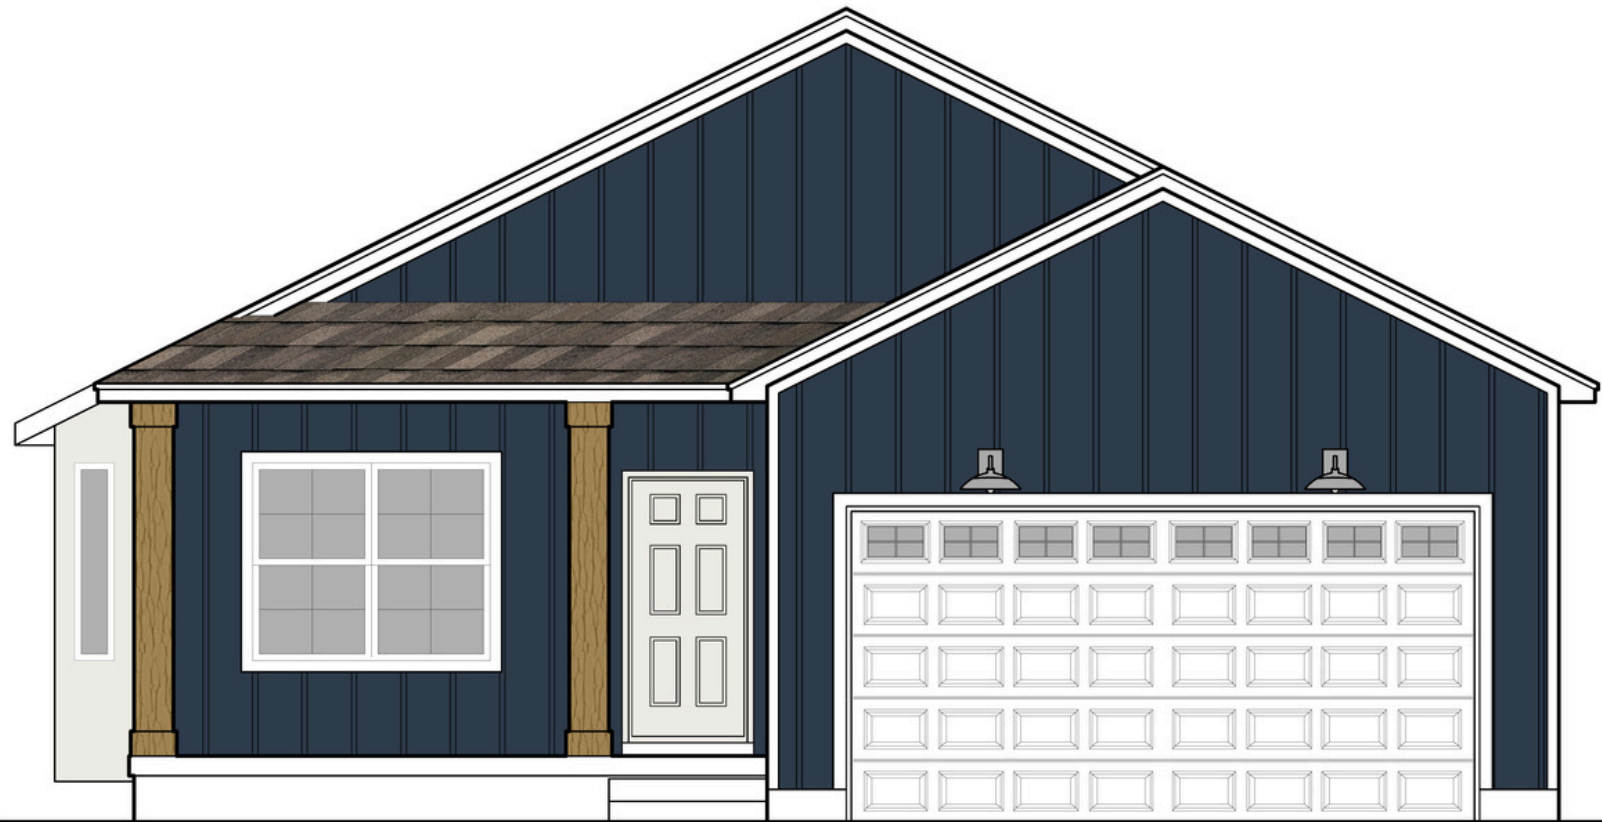

# THE 1347

7412 S Drake Park Court  
Lot #9

## LAST RAMBLER TO BE BUILT IN THIS COMMUNITY!

Starts at \$614,163\*

\*With Structural Upgrades Noted on Page 2 & Standard Design Features

- 4 Bedrooms
- 3 Bathrooms
- 2 Car Garage
- Basement Finished

Renderings are artistic interpretations of floor plans/elevations. Actual finishes and materials may vary.