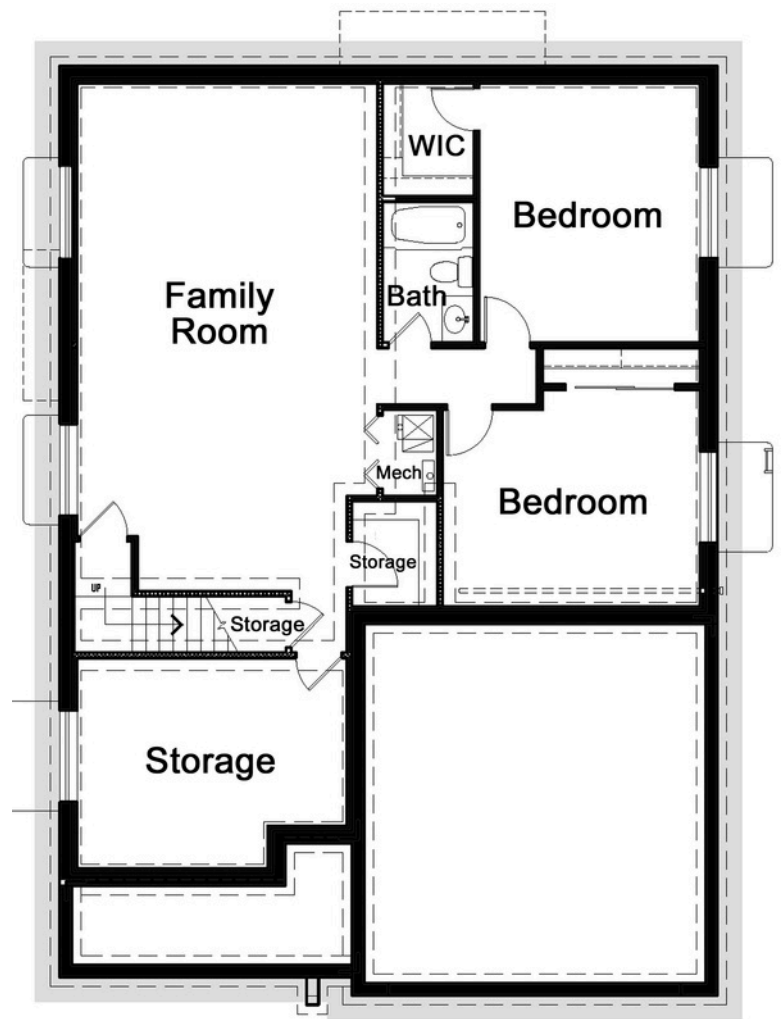

## LAST RAMBLER TO BE BUILT IN THIS COMMUNITY!

Starts at \$614,163\*

\*With Structural Upgrades Noted on Page 2 & Standard Design Features

- 4 Bedrooms
- 3 Bathrooms
- 2 Car Garage
- Basement Finished

Renderings are artistic interpretations of floor plans/elevations. Actual finishes and materials may vary.

# THE 1347

Finished Square Footage: 2,666  
Total Square Footage: 2,666

MAIN LEVEL

LOWER LEVEL

## Structural Upgrades:

- Lighting in Family, Dining, Kitchen, Living Room, and Bedrooms
- Vaulted Ceilings on Main Level
- Double Sink in Primary Bath