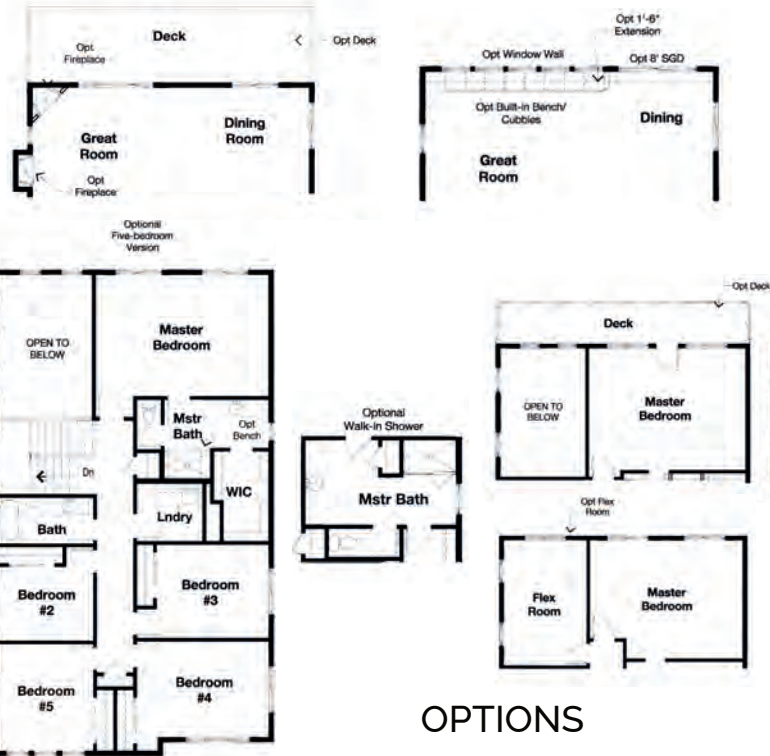

KATALLA

All With 3-Car Garages

FARMHOUSE

CRAFTSMAN

MODERN

Renderings are artistic interpretations of floor plans/elevations. Actual finishes and materials may vary.

LibertyHomes.com

(385) 236.0914

KATALA

Finished Square Footage: 2,222
Total Square Footage: 3,150

Square footage measurements are approximate. Actual totals may vary from plan to plan and lot to lot.

LibertyHomes.com

(385) 236.0914