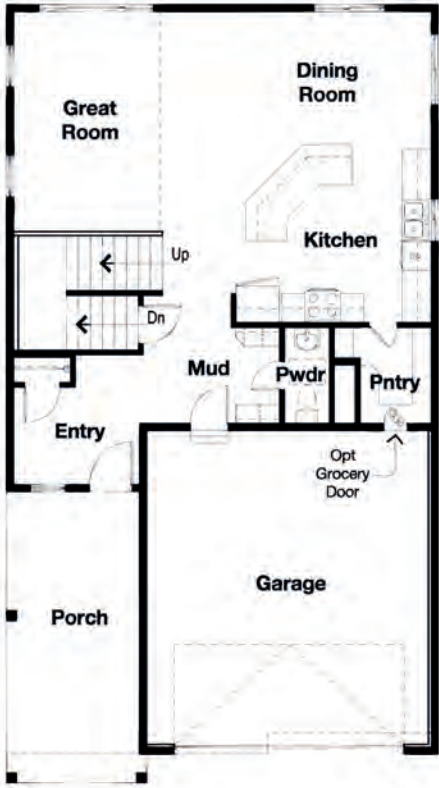

KATALLA

All With 3-Car Garages

FARMHOUSE

CRAFTSMAN

MODERN

Renderings are artistic interpretations of floor plans/elevations. Actual finishes and materials may vary.

LibertyHomes.com

(385) 236.0914

KATALA

Finished Square Footage: 2,222
Total Square Footage: 3,150

Square footage measurements are approximate. Actual totals may vary from plan to plan and lot to lot.

LibertyHomes.com

(385) 236.0914