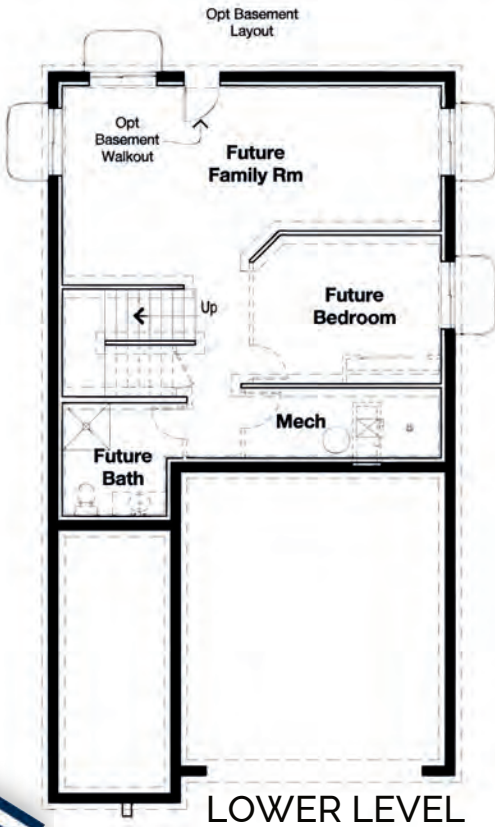

KATALLA

All With 3-Car Garages

FARMHOUSE

CRAFTSMAN

MODERN

Renderings are artistic interpretations of floor plans/elevations. Actual finishes and materials may vary.

LibertyHomes.com

(385) 236.0914

KATALA

Finished Square Footage: 2,222
Total Square Footage: 3,150

Square footage measurements are approximate. Actual totals may vary from plan to plan and lot to lot.

LibertyHomes.com

(385) 236.0914